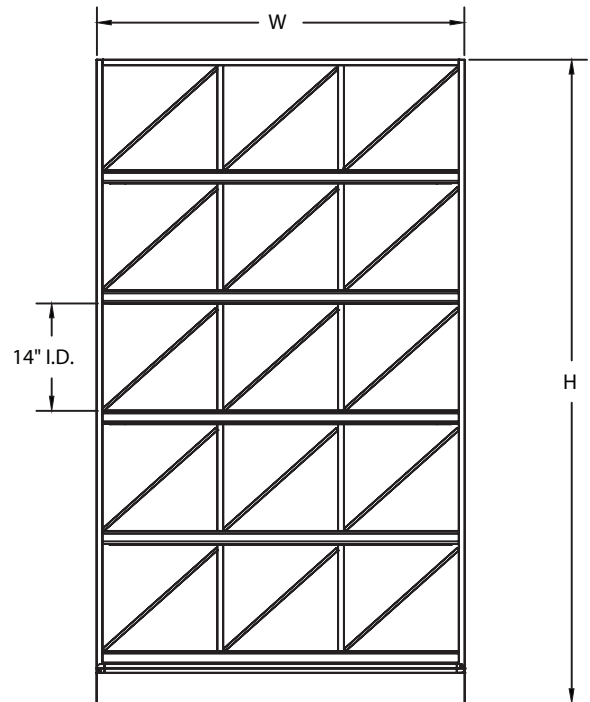

# HIGH WALL WINE UNIT WITH 3 DIVIDER BOX-STYLE SHELVES

## DESCRIPTION

All of our shelving is designed to meet the unique requirements of wine and liquor display, including weight capacity, labeling, and various merchandising options.

## FEATURES

- 5 Levels of Merchandising Area for Wine/Liquor
- JSI Metal Reinforced Anti-Sag Shelf Support
- Heavy Duty Levelers for Easy Installation
- Wooden PTM
- ABS Shelf Liners
- Clear Plexi Dividers on All Levels
- Variety of Colors/Options

## APPLICATIONS

- Create a Run of Units for a Wall or an Island Display or Use as an End Cap

STYLE	ITEM #	SIZES W x D x H
HIGH WALL WINE UNIT WITH 3 DIVIDER BOX-STYLE SHELVES	C-WD-H-IN-D	36" X 18" X 84"
	C-WD-H-IN-P	36" X 24" X 84"
	-D FOR WOOD VERTICAL DIVIDERS	48" X 18" X 84"
	-P FOR PLEXI ANGLE DIVIDERS	48" X 24" X 84"