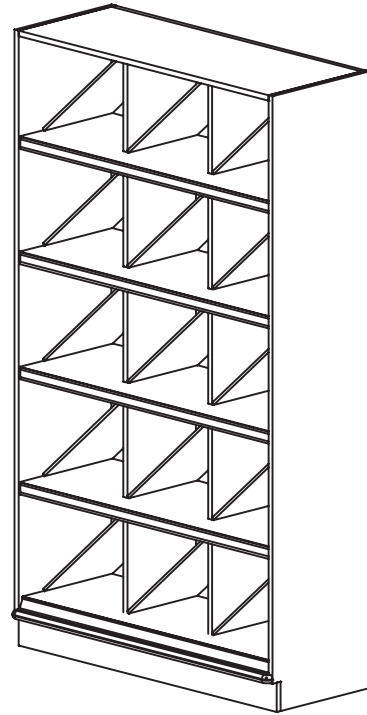

# HIGH WALL WINE UNIT WITH 3 DIVIDER BOX-STYLE SHELVES

140 Park Street • Milo, Maine 04463 • 800.332.5507 TEL • 207.943.5632 FAX • [JSISTOREFIXTURES.COM](http://JSISTOREFIXTURES.COM)  
Milo, Maine • Bangor, Maine • Payson, Utah • Greenville, South Carolina • Collingwood, Ontario

# HIGH WALL WINE UNIT WITH 3 DIVIDER BOX-STYLE SHELVES

## FEATURES

- 5 Levels of Merchandising Area for Wine/Liquor
- JSI Metal Reinforced Anti-Sag Shelf Support
- Heavy Duty Levelers for Easy Installation
- Wooden PTM
- ABS Shelf Liners
- Clear Plexi Dividers on All Levels
- Variety of Colors/Options

## APPLICATIONS

- Create a Run of Units for a Wall or an Island Display or Use as an End Cap

STYLE	ITEM #	SIZES W x D x H
HIGH WALL WINE UNIT WITH 3 DIVIDER BOX-STYLE SHELVES	C-WD-H-IN-D	36" X 18" X 84"
	C-WD-H-IN-P	36" X 24" X 84"
	-D FOR WOOD VERTICAL DIVIDERS	48" X 18" X 84"
	-P FOR PLEXI ANGLE DIVIDERS	48" X 24" X 84"