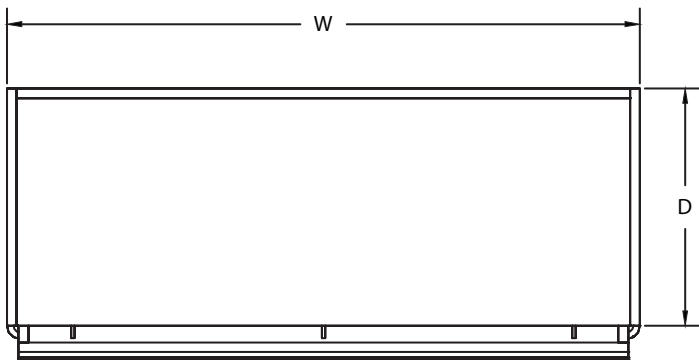

# HIGH WALL WINE UNIT WITH 3 DIVIDER BOX-STYLE SHELVES

## DESCRIPTION

All of our shelving is designed to meet the unique requirements of wine and liquor display, including weight capacity, labeling, and various merchandising options.

## APPLICATIONS

- Create a Run of Units for a Wall or an Island Display or Use as an End Cap

STYLE	ITEM #	SIZES W x D x H
HIGH WALL WINE UNIT WITH 3 DIVIDER BOX-STYLE SHELVES	C-WD-H-IN-D	36" X 18" X 84"
	C-WD-H-IN-P	36" X 24" X 84"
	-D FOR WOOD VERTICAL DIVIDERS	48" X 18" X 84"
	-P FOR PLEXI ANGLE DIVIDERS	48" X 24" X 84"